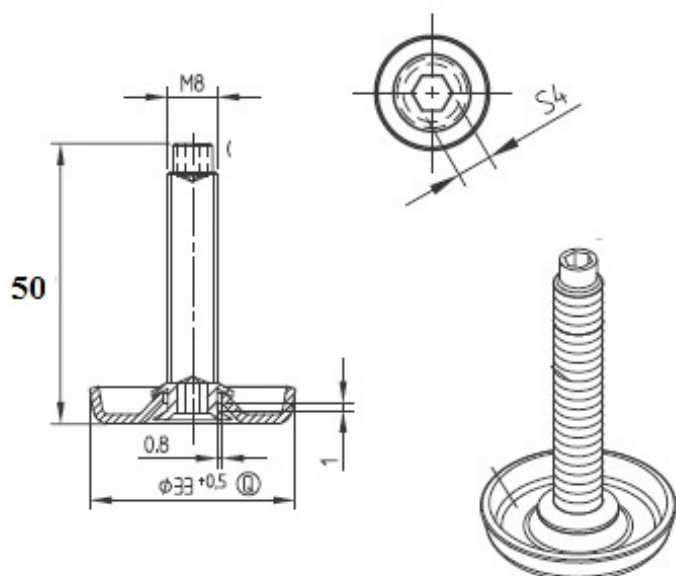

PRODUCT SHEET

Description:

Adjust. Swivel Cup Glide $\varnothing 33\text{mm}$, Steel BZP, M8x50mm Stud W/4

Item number:

10.16.513-9

Units	Box	Carton	HS Code	Barcode
Pcs.	1	500	8302420090	 5704866499170

SISO A/S